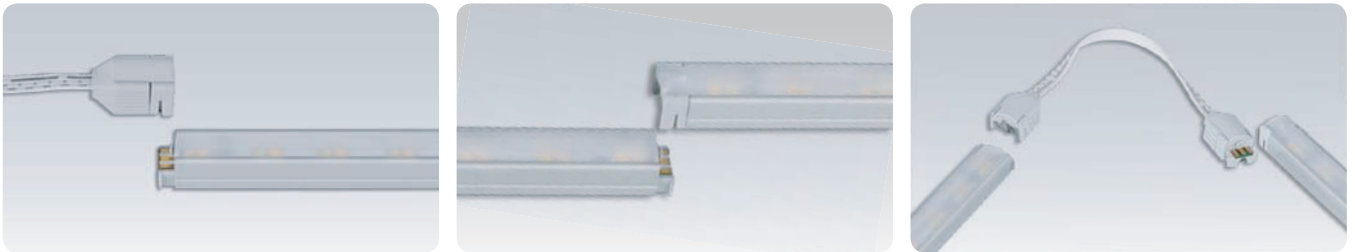

## Product Features

- Super Slim liner LED with white color changing output
- Quick connection system between fixtures
- Many lengths available
- Various mounting methods including magnetic
- To be used with constant voltage DC 24V driver
- Dimmable with available accessories

FLX Stix DDV 12W (22 <sup>1</sup>/<sub>4</sub>"<sup>11</sup>)

FLX Stix DDV 18W (33 <sup>17</sup>/<sub>64</sub>"<sup>11</sup>)

FLX Stix DDV 24W (44 <sup>7</sup>/<sub>32</sub>"<sup>11</sup>)

## Easy connection