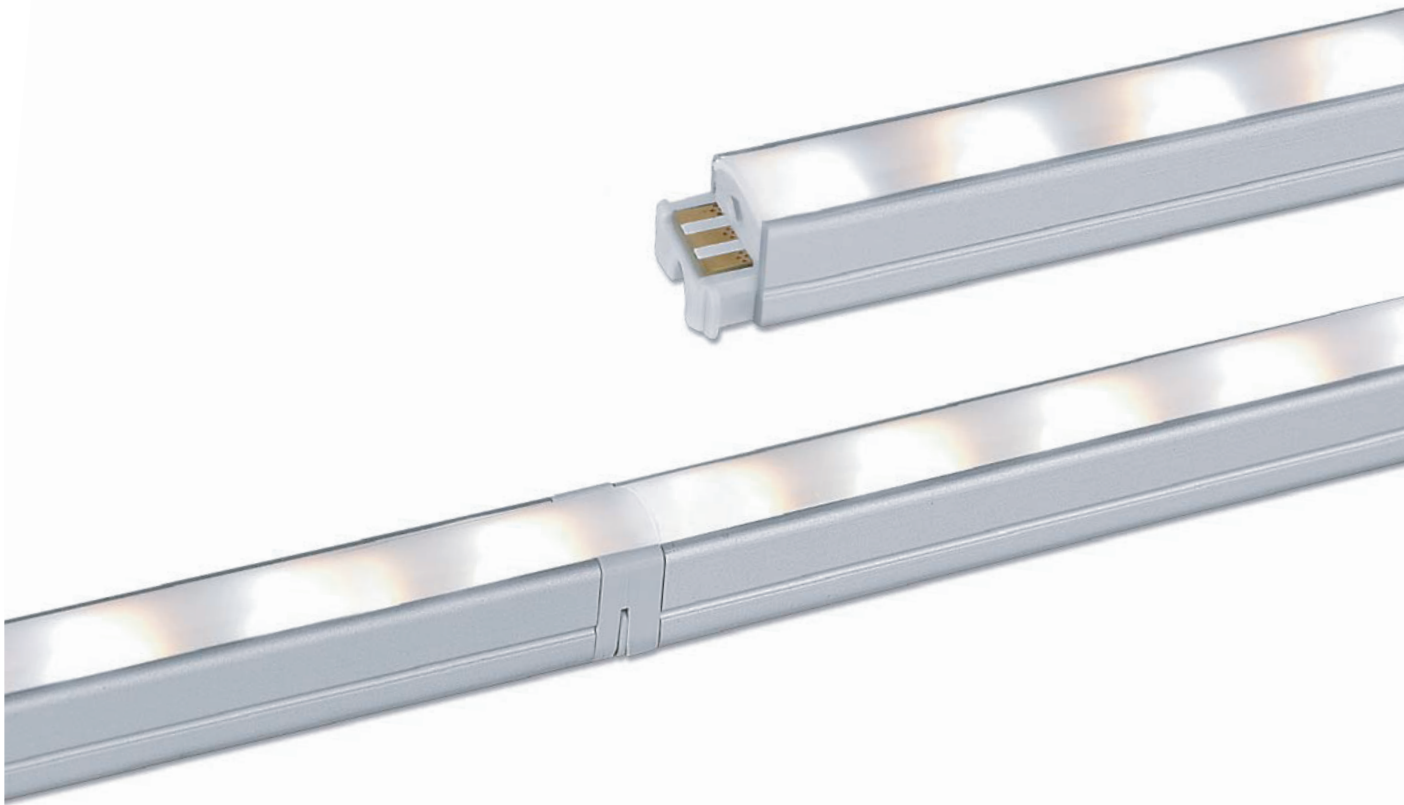

## FLX Stix DDV

Eco-Friendly, Dynamic White LED Linear Fixture ideal for display cases and displays where an adjustable color temperature is desired  
Dynamic White LED

## Product Features

- Super Slim liner LED with white color changing output
- Quick connection system between fixtures
- Many lengths available
- Various mounting methods including magnetic
- To be used with constant voltage DC 24V driver
- Dimmable with available accessories

## Specification

- Voltage : DC 24V
- Operating temperature : 32~113F(0~45° C)
- Lamp life : 40,000hr/70%
- Available color : 2700K ~ 6000K
- Color rendering : Ra > 85
- Energy efficiency : 75 lm/W
- Degree of protection IP20

## Dimension

\* Fixture

Model Name	Power Input (V)	Lamp Power (W)	A (mm)	B (mm)	C (mm)	D (mm)	E (mm)	F (mm)	G (mm)
DDV3-WC-24V	DC 24	2.9	140	145	162	16	14	15	12.5
DDV6-WC-24V	DC 24	5.8	280	285	302	16	14	15	12.5
DDV12-WC-24V	DC 24	11.6	560	565	582	16	14	15	12.5
DDV18-WC-24V	DC 24	17.4	840	845	862	16	14	15	12.5
DDV24-WC-24V	DC 24	23.2	1118	1123	1140	16	14	15	12.5