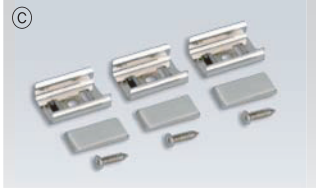

Accessories

Ⓐ Connecting cables (Between FLX Stix DDV & FLX Stix DDV)

HDVPTC	HDVPTC1	HDVPTC2	HDVPTC4	HDVPTC6
5 29 <sup>5</sup> / <sub>32</sub> "	11 13 <sup>1</sup> / <sub>16</sub> "	23 5 <sup>5</sup> / <sub>8</sub> "	47 1 <sup>1</sup> / <sub>4</sub> "	70 55 <sup>5</sup> / <sub>64</sub> "

Ⓑ Power feed : HDVPC

Power feed 98 27<sup>3</sup>/<sub>64</sub>" (Between DIVA2 DUAL & 6-way distributor)

**c) Mounting bracket : HDV-BRACKET1**  
Included in fixture

**d) Angle bracket (15 & 40 ) : HDV-BRACKET2**