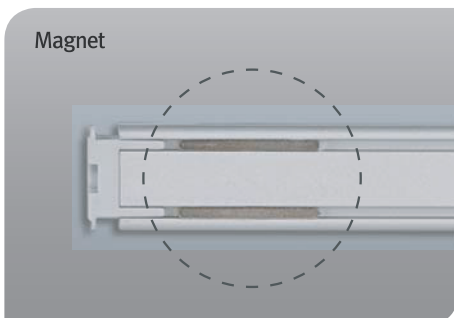

Magnet

Round Diffuser
Spot Free LED