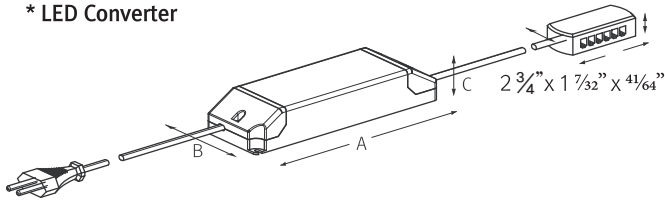

* LED Converter

Model Name	A (mm)	B (mm)	C (mm)
FLC15-24V/XL	121	45	16
FLC30-24V/XL	150	41	31
FLC75-24V/XL	180	60	32