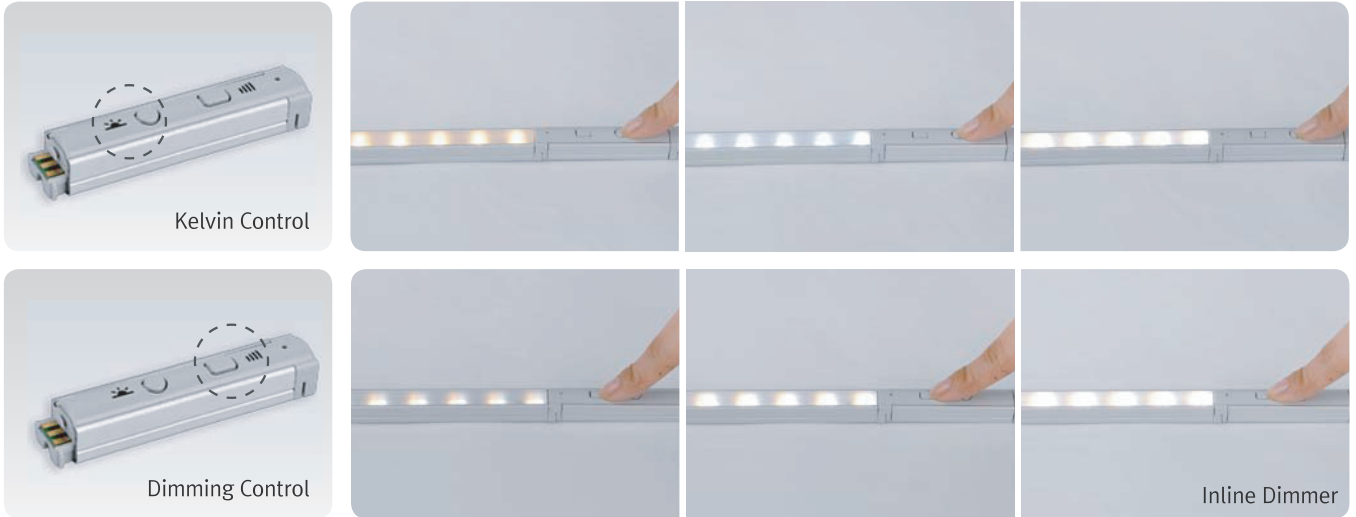

## Product Features

- Super Slim liner LED with white color changing output
- Quick connection system between fixtures
- Many lengths available
- Various mounting methods including magnetic
- To be used with constant voltage DC 24V driver
- Dimmable with available accessories

## Easy connection