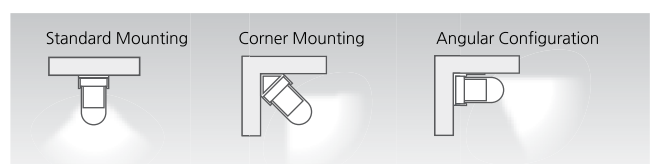

Installation