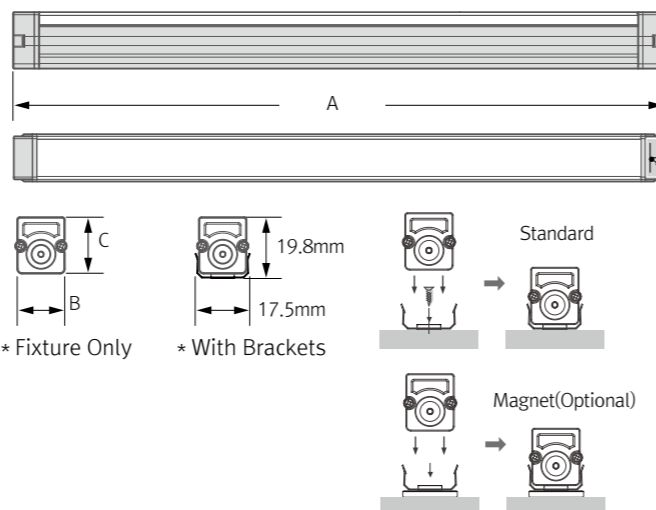

Asymmetric frosted

Specification

Model Name	Voltage Input	Lamp Power	Luminous Flux/4000K	Energy Efficiency	Color Rendering	Available Color	Operating Temperature	IP
CDV4-40K-24V	DC24V	4.2 W	478 lm	115 lm/W	Ra > 90	3000, 4000K	-30~35°C	IP 65
CDV8-40K-24V		8.3 W	969 lm	116 lm/W				
CDV12-40K-24V		12.3 W	1414 lm	115 lm/W				
CDV16-40K-24V		16.4 W	1930 lm	117 lm/W				
CDV20-40K-24V		20.8 W	2432 lm	117 lm/W				
CDV4-MR-24V		4.2 W	243 lm	60 lm/W	-	MEAT RED		
CDV8-MR-24V		8.3 W	488 lm					
CDV12-MR-24V		12.3 W	726 lm					
CDV16-MR-24V		16.4 W	970 lm					
CDV20-MR-24V		20.8 W	1201 lm					

Dimension

Model Name	Power Input	Lamp Power	A(mm)	B(mm)	C(mm)
CDV4-40K(MR)-24V	DC24V	4	300	16.5	17.8
CDV8-40K(MR)-24V	DC24V	8.3	600	16.5	17.8
CDV12-40K(MR)-24V	DC24V	12.3	900	16.5	17.8
CDV16-40K(MR)-24V	DC24V	16.5	1200	16.5	17.8
CDV20-40K(MR)-24V	DC24V	20.6	1500	16.5	17.8

② Connecting Cable

CDVPTC 150mm
CDVPTC 300mm
CDVPTC 600mm

③ Direct connector

CDVCPL

④ Power cable

CDVPC 1,800mm

⑤ Open Power cable (Standard type)

CDVOPC 1,800mm