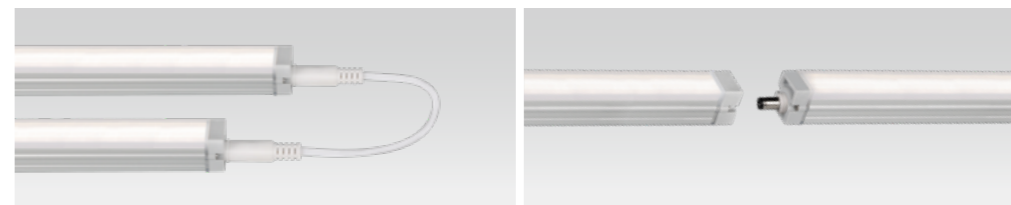

Connection

Accessories

① FLX Stix CDV

CDV4-(color)K-24V (4W)	CDV4-MR-24V (4W)
CDV8-(color)K-24V (8W)	CDV8-MR-24V (8W)
CDV12-(color)K-24V (12W)	CDV12-MR-24V (12W)
CDV16-(color)K-24V (16W)	CDV16-MR-24V (16W)
CDV20-(color)K-24V (20W)	CDV20-MR-24V (20W)

② Connecting Cable

CDVPTC 150mm
CDVPTC 300mm
CDVPTC 600mm

③ Direct connector

CDVCPL

④ Power cable

CDVPC 1,800mm

⑤ Open Power cable (Standard type)

CDVOPC 1,800mm

⑥ Open Power cable (Vertical type)

CDVOPC-V 1,800mm

⑦ Mounting Bracket (End cap included)

CDV-BRACKET

⑧ Mounting Magnet Bracket (Optional)

CDV-BRACKET-M

⑨ LED Driver : FLC200-24V/T (200W, DC24V)

IP66

⑩ LED Driver : FLC75-24V/T (75W)