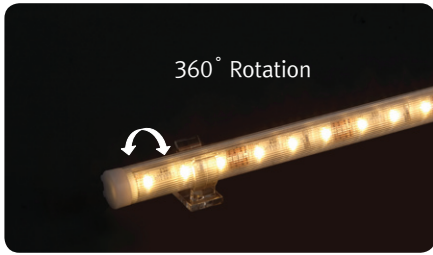

Various angles