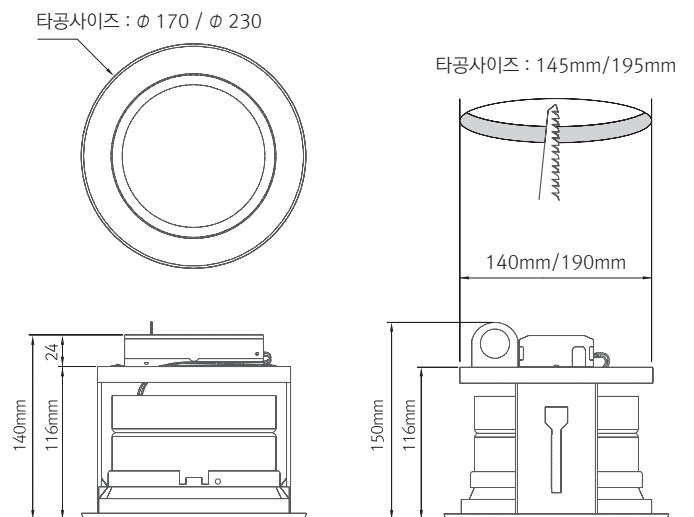

## 규격

## 사양

Model name	입력전압	소비전력	역률	광속	광효율	연색성	색온도	크기
FDL6 15	AC220V	15W	0.9	1,425 lm	95 lm/W	Ra > 80	3,000K/4,000K/6,500K	W170 X H150mm (6inch)
FDL6 20	AC220V	20W	0.9	1,900 lm	95 lm/W	Ra > 80	3,000K/4,000K/6,500K	W170 X H150mm (6inch)
FDL8 24	AC220V	24W	0.9	2,280 lm	95 lm/W	Ra > 80	3,000K/4,000K/6,500K	W230 X H150mm (8inch)
FDL8 44	AC220V	44W	0.9	4,180 lm	95 lm/W	Ra > 80	3,000K/4,000K/6,500K	W230 X H150mm (8inch)