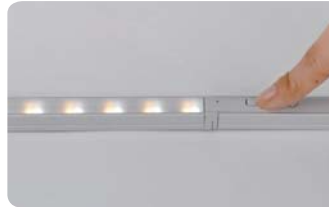

특징

약세사리

㉔ 연결선

HDBPTC	HDBPTC1	HDBPTC2	HDBPTC4	HDBPTC6
150mm	300mm	600mm	1200mm	1,800mm

㉕ 전원선 : HDBPC (2,500mm)

㉖ 고정클립 : HDB-BRACKET1 "A"

㉗ 각도클립 (15° & 40°) : HDB-BRACKET2 "A"

㉘ LED converter

Part No	FLC30-24V/K	FLC75-24V/K
Capacity	30W 24V	75W 24V

㉙ LED converter

Part No	FLC200-24V/K
Capacity	200W 24V