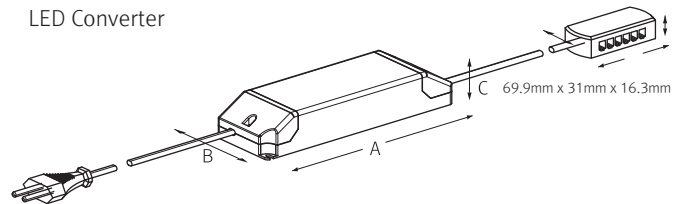

LED Converter

Model name	A (mm)	B (mm)	C (mm)
FLC30-24V/K	150	41	31
FLC75-24V/K	180	60	32