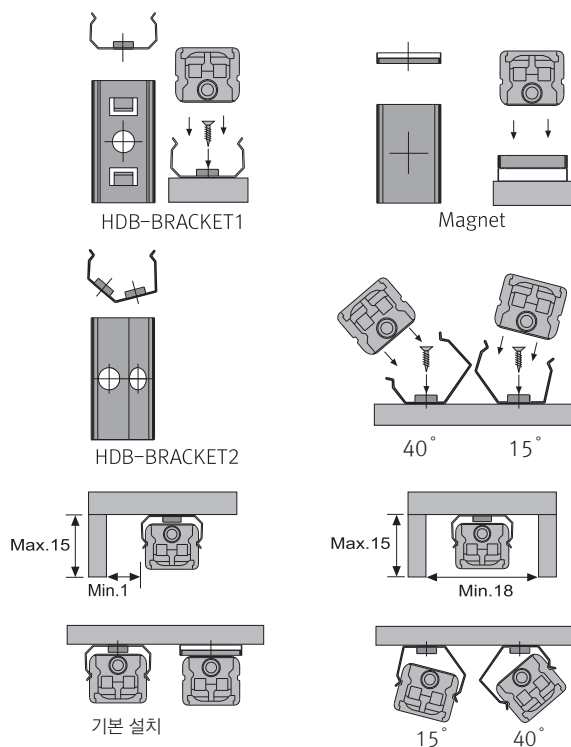

설치방법

주의

최대연결개수 : 직렬 연결시 최대 24W 기준 2개 (48W)
컨버터 별 최대 연결 개수는 전력의 80%

Model Name	컨버터 별 최대 연결개수		
	24V/30W	24V/75W	24V/200W
DDB 3AB24M/KR	8	20	54
DDB 6AB24M/KR	4	10	27
DDB 12AB24M/KR	2	5	14
DDB 18AB24M/KR	1	4	9
DDB 24AB24M/KR	1	2	7