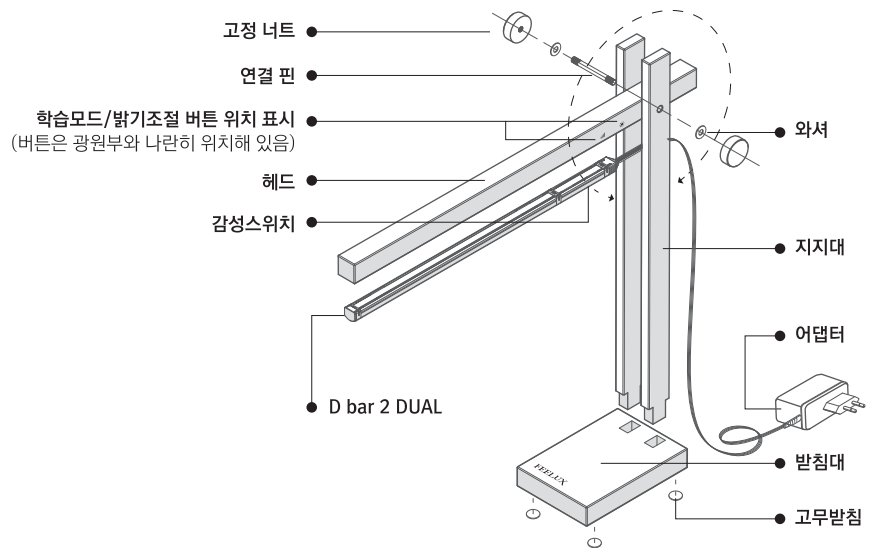

FEELUX WOOD LITE

Dynamic white Desk lamp

GOD DESIGN
산업디자인연구소

Product composition

수리영역

5,500~6,000K
560~660Lux

언어영역

4,200~4,600K
680~780Lux